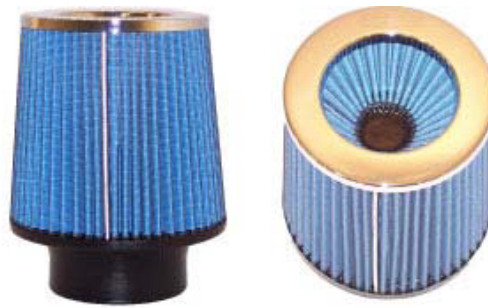

AMSOIL Number	EaAU3560
K&N Number	RU-0950
Product Style	Round Tapered
Base OD	6.2"
Flange ID	3.5"
Flange Length	1.75"
Flange Type	Center
Media Height	6"
Top OD	5.25"

AMSOIL Number	EaAU4095
K&N Number	RC-4780
Product Style	Round Tapered
Base OD	7"
Flange ID	4"
Flange Length	1.688"
Flange Type	Center
Media Height	9.5"
Top OD	5.25"
Sensor Port OD	0.75"

AMSOIL Number	EaAU4091
K&N Number	RC-5102
Product Style	Oval Tapered
Base OD	9.6" X 6.6"
Flange ID	4"
Flange Length	1.875"
Flange Type	Off Set
Media Height	8.938"
Top OD	9" X 5.4"

AMSOIL Number	EaAU4178
K&N Number	RC-4900
Product Style	Round Tapered
Base OD	7.375"
Flange ID	4.125"
Flange Length	1.125"
Flange Type	Center
Media Height	7.875"
Top OD	6.75"
Sensor Port OD	0.70"

AMSOIL Number	EaAU6080
K&N Number	RF-1020
Product Style	Round Tapered
Base OD	7.5"
Flange ID	6"
Flange Length	1"
Flange Type	Center
Media Height	8"
Top OD	5"

AMSOIL Number	EaAU6075
K&N Number	RF-1041
Product Style	Round Tapered
Base OD	7.5"
Flange ID	6"
Flange Length	1"
Flange Type	Center
Media Height	7.5"
Top OD	5"

AMSOIL Number	EaAU6065
K&N Number	RF-1042
Product Style	Round Tapered
Base OD	7.5"
Flange ID	6"
Flange Length	1"
Flange Type	Center
Media Height	6.5"
Top OD	5"

AMSOIL Number	EaAU4075
K&N Number	RF-1040
Product Style	Oval Tapered
Base OD	8.5" X 5.7"
Flange ID	4"
Flange Length	1.5"
Flange Type	Center
Media Height	7.5"
Top OD	6" X 3.75"