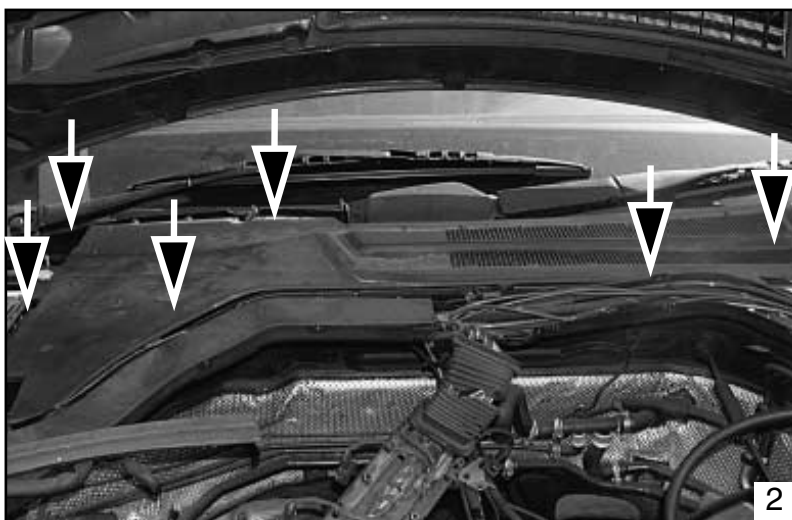

CU/CUK 4007

**MANN
FILTER**

Mercedes (DaimlerChrysler)

6x

6x

Amsoil Dealer John Cardell ZO# 1254295
Cell: 702-994-4646
Email: john@syntheticmotoroil.org
<https://amsoilstore.syntheticmotoroil.org>
<https://amsoilstore.motoroilinfo.com>