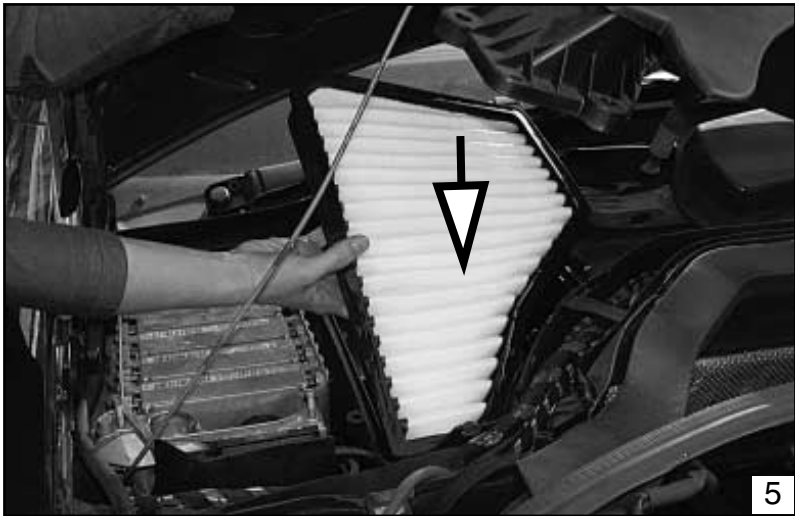

CU/CUK 4007

**MANN
FILTER**

Mercedes (DaimlerChrysler)

6x

6x

Amsoil Dealer John Cardell ZO# 1254295
Cell: 702-994-4646
Email: john@syntheticmotoroil.org
<https://amsoilstore.syntheticmotoroil.org>
<https://amsoilstore.motoroilinfo.com>