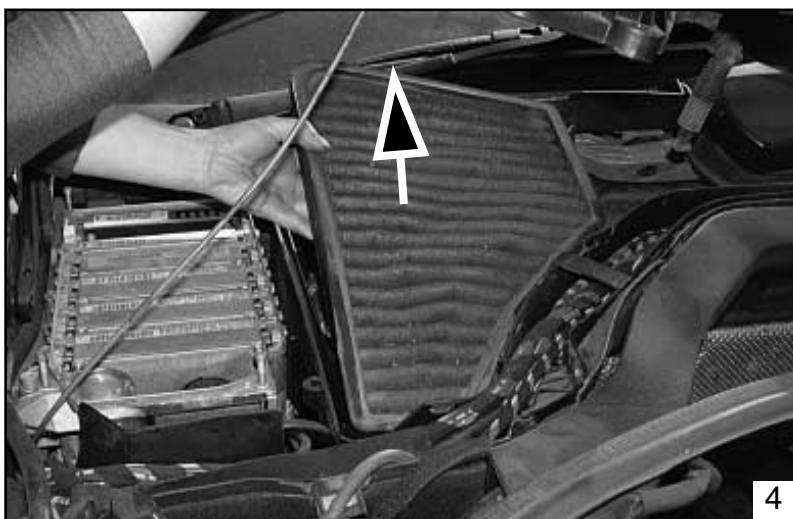

CU/CUK 4007

**MANN
FILTER**

Mercedes (DaimlerChrysler)

6x

6x

Amsoil Dealer John Cardell ZO# 1254295
Cell: 702-994-4646
Email: john@syntheticmotoroil.org
<https://amsoilstore.syntheticmotoroil.org>
<https://amsoilstore.motoroilinfo.com>