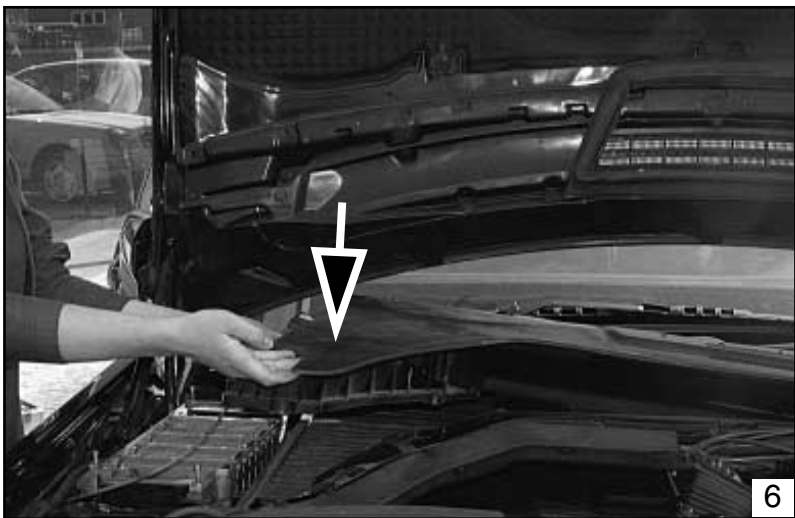

CU/CUK 4007

**MANN
FILTER**

Mercedes (DaimlerChrysler)

6x

6x

Amsoil Dealer John Cardell ZO# 1254295
Cell: 702-994-4646
Email: john@syntheticmotoroil.org
<https://amsoilstore.syntheticmotoroil.org>
<https://amsoilstore.motoroilinfo.com>