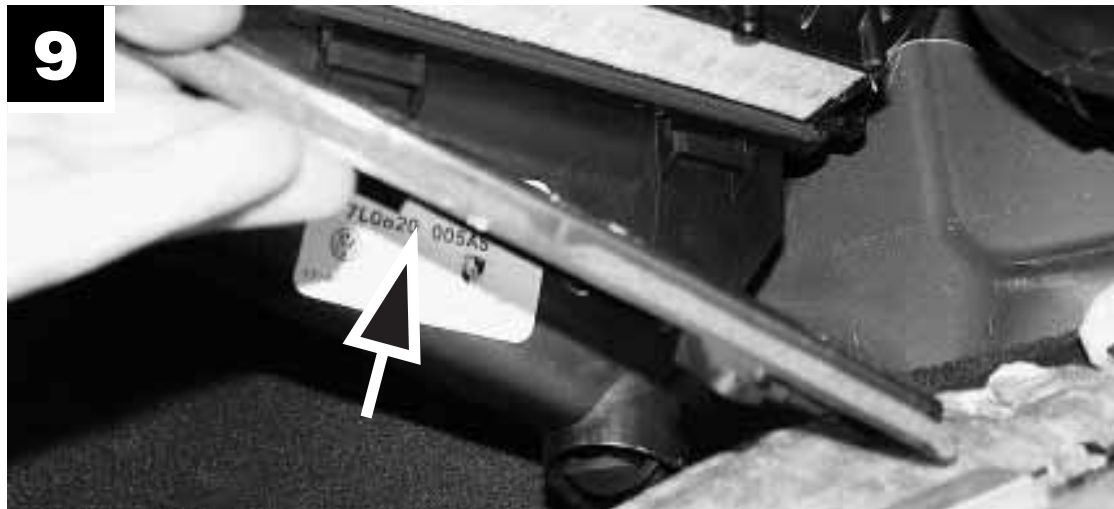

CU/CUK 2842

Volkswagen; Porsche

**MANN
FILTER**

CU/CUK 2842 Volkswagen; Porsche

2x
6 mm

Amsoil Dealer John Cardell ZO# 1254295
Cell: 702-994-4646
Email: john@syntheticmotoroil.org
<https://amsoilstore.syntheticmotoroil.org>
<https://amsoilstore.motoroilinfo.com>