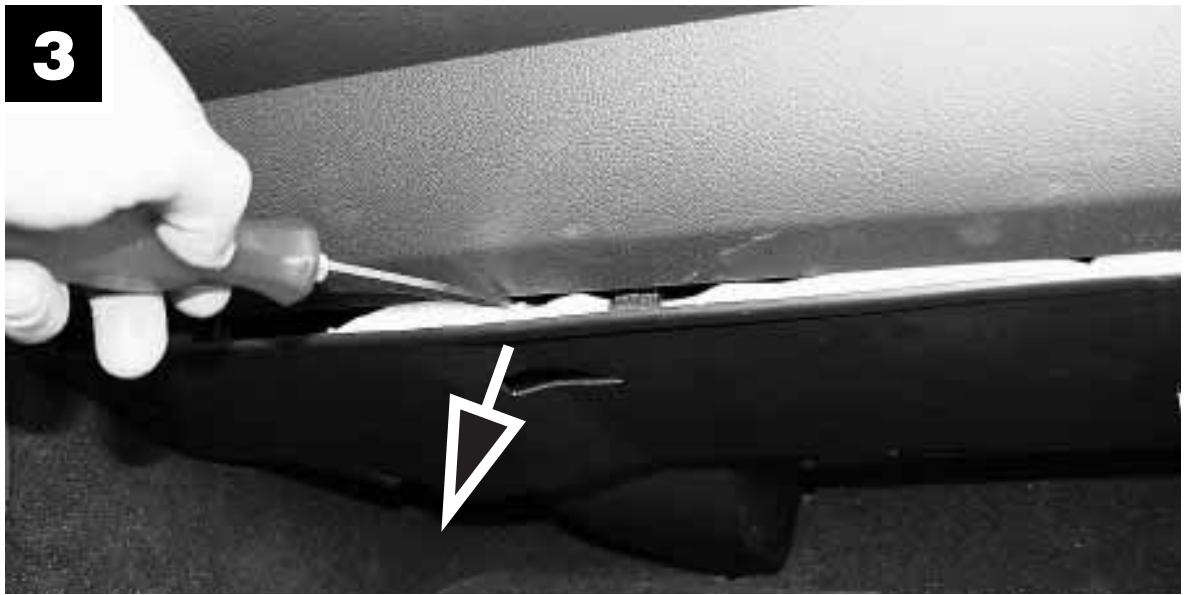

CU/CUK 2842

Volkswagen; Porsche

**MANN
FILTER**

CU/CUK 2842 Volkswagen; Porsche

2x
6 mm

Amsoil Dealer John Cardell ZO# 1254295
Cell: 702-994-4646
Email: john@syntheticmotoroil.org
<https://amsoilstore.syntheticmotoroil.org>
<https://amsoilstore.motoroilinfo.com>