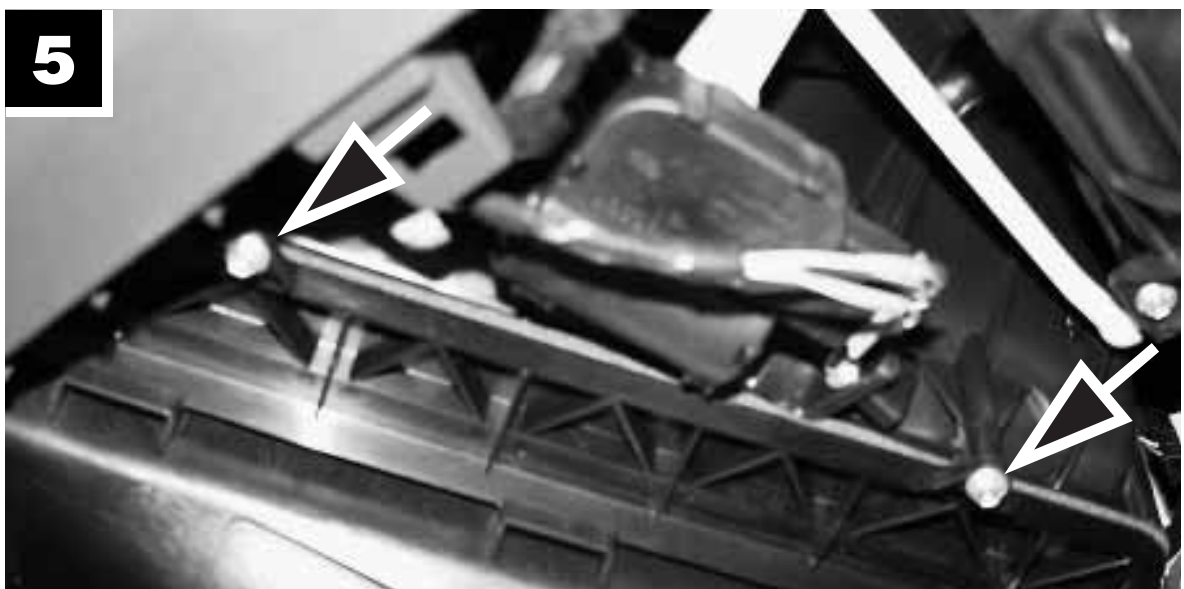

CU/CUK 2842

Volkswagen; Porsche

**MANN
FILTER**

CU/CUK 2842 Volkswagen; Porsche

2x
6 mm

Amsoil Dealer John Cardell ZO# 1254295
Cell: 702-994-4646
Email: john@syntheticmotoroil.org
<https://amsoilstore.syntheticmotoroil.org>
<https://amsoilstore.motoroilinfo.com>