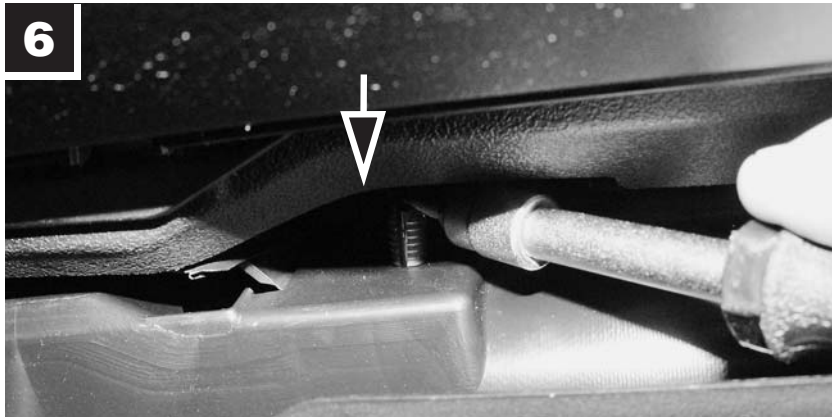

CU/CUK 2339

BMW

 24 min.

**MANN
FILTER**

Amsoil Dealer John Cardell ZO# 1254295
Cell: 702-994-4646
Email: john@syntheticmotoroil.org
<https://amsoilstore.syntheticmotoroil.org>
<https://amsoilstore.motoroilinfo.com>