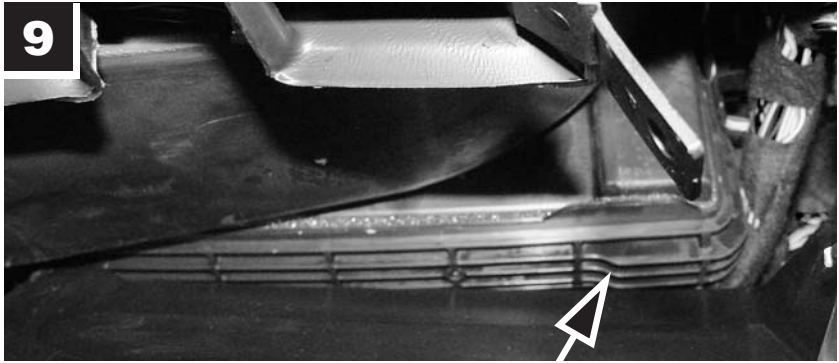

CU/CUK 2339

BMW

 24 min.

**MANN
FILTER**

Amsoil Dealer John Cardell ZO# 1254295
Cell: 702-994-4646
Email: john@syntheticmotoroil.org
<https://amsoilstore.syntheticmotoroil.org>
<https://amsoilstore.motoroilinfo.com>