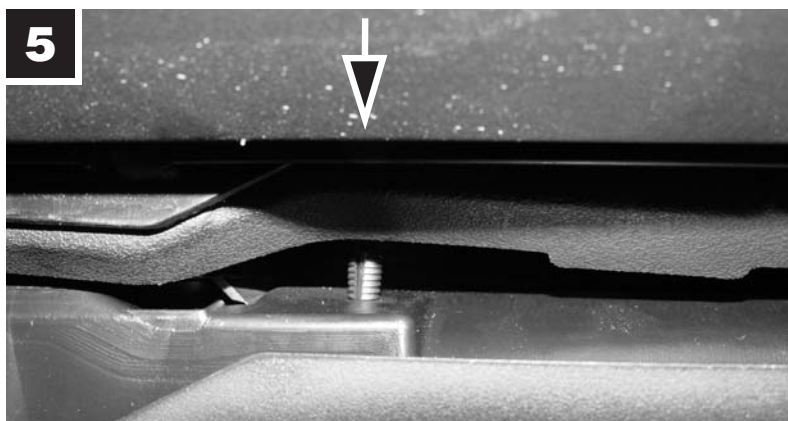

CU/CUK 2339

BMW

 24 min.

**MANN
FILTER**

Amsoil Dealer John Cardell ZO# 1254295
Cell: 702-994-4646
Email: john@syntheticmotoroil.org
<https://amsoilstore.syntheticmotoroil.org>
<https://amsoilstore.motoroilinfo.com>