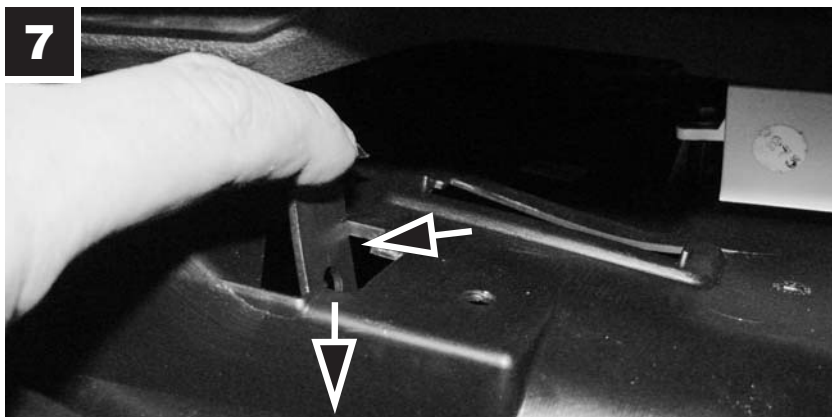

CU/CUK 2339

BMW

 24 min.

**MANN
FILTER**

Amsoil Dealer John Cardell ZO# 1254295
Cell: 702-994-4646
Email: john@syntheticmotoroil.org
<https://amsoilstore.syntheticmotoroil.org>
<https://amsoilstore.motoroilinfo.com>