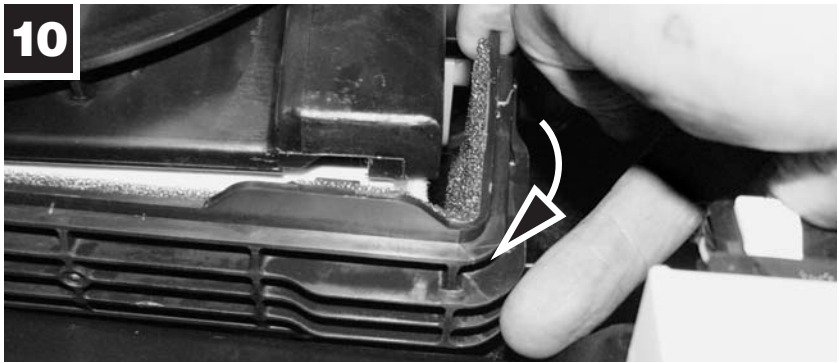

CU/CUK 2339

BMW

 24 min.

**MANN
FILTER**

Amsoil Dealer John Cardell ZO# 1254295
Cell: 702-994-4646
Email: john@syntheticmotoroil.org
<https://amsoilstore.syntheticmotoroil.org>
<https://amsoilstore.motoroilinfo.com>