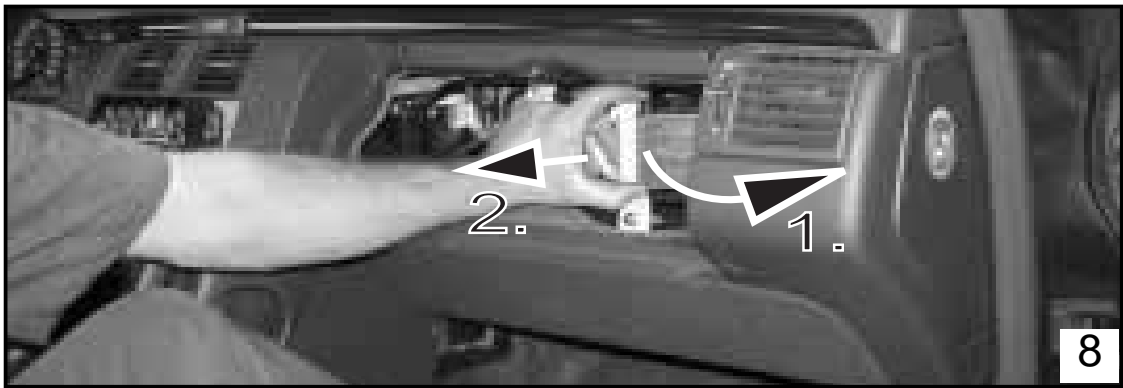

# CU 2745-2

**MANN  
FILTER**

MERCEDES (DAIMLER-CHRYSLER)

2x

2x  
↑

6x  
↓

Amsoil Dealer John Cardell ZO# 1254295  
 Cell: 702-994-4646  
 Email: john@syntheticmotoroil.org  
<https://amsoilstore.syntheticmotoroil.org>  
<https://amsoilstore.motoroilinfo.com>