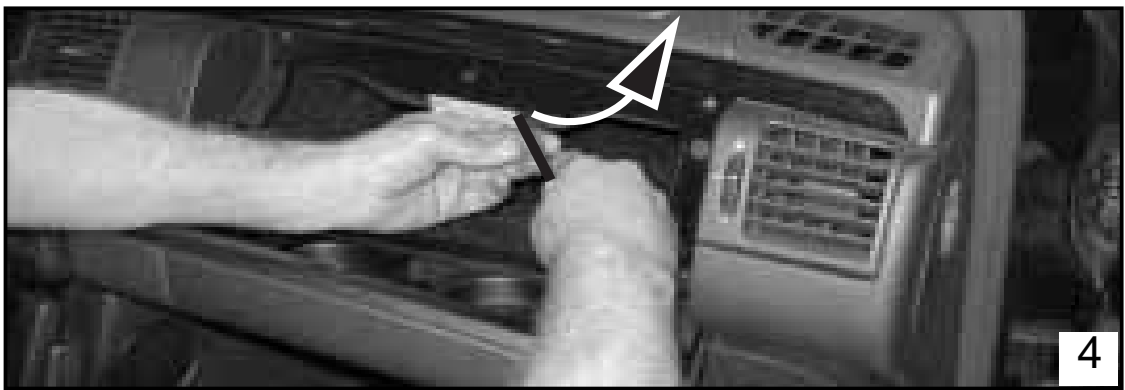

# CU 2745-2

**MANN  
FILTER**

MERCEDES (DAIMLER-CHRYSLER)

2x

2x  
↑

6x  
↓

Amsoil Dealer John Cardell ZO# 1254295  
 Cell: 702-994-4646  
 Email: john@syntheticmotoroil.org  
<https://amsoilstore.syntheticmotoroil.org>  
<https://amsoilstore.motoroilinfo.com>