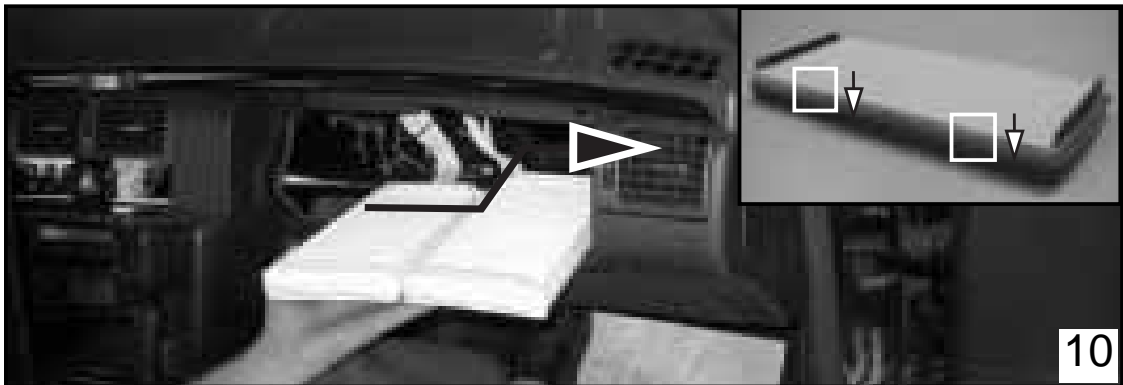

# CU 2745-2

**MANN  
FILTER**

MERCEDES (DAIMLER-CHRYSLER)

2x

2x  
↑

6x  
↓

Amsoil Dealer John Cardell ZO# 1254295  
 Cell: 702-994-4646  
 Email: john@syntheticmotoroil.org  
<https://amsoilstore.syntheticmotoroil.org>  
<https://amsoilstore.motoroilinfo.com>